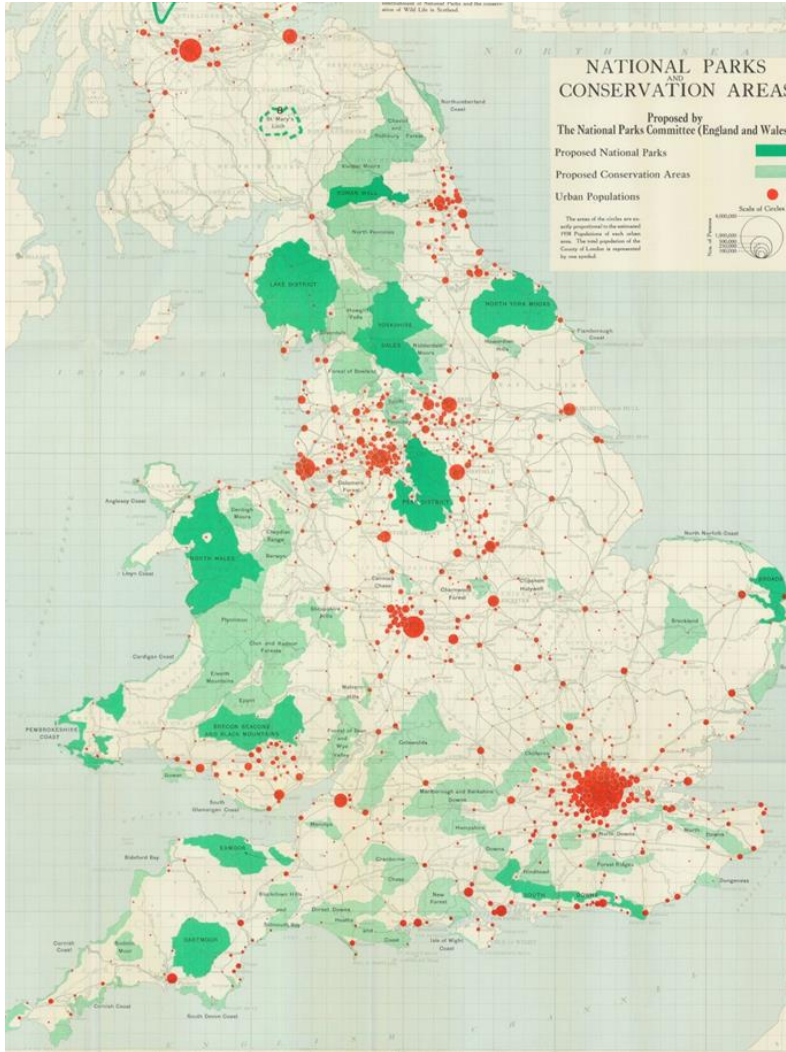

Bushmills Distillery - Causeway Coast

Photo: CCGHT

Landscapes
for life
.org.uk

THE NATIONAL
ASSOCIATION
Areas of Outstanding
Natural Beauty

Wolfhole Crag - Forest of Bowland

Photo: Charlie Hedley

Landscapes
for life
.org.uk

THE NATIONAL
ASSOCIATION
Areas of Outstanding
Natural Beauty

Landscapes
for life
.org.uk

Hobhouse Map 1947

National Parks and Access to the Countryside Act 1949

- Country Agencies
- Designation National Parks and Areas of Outstanding Natural Beauty– to conserve and enhance natural beauty
- Duty of Regard (National Parks)